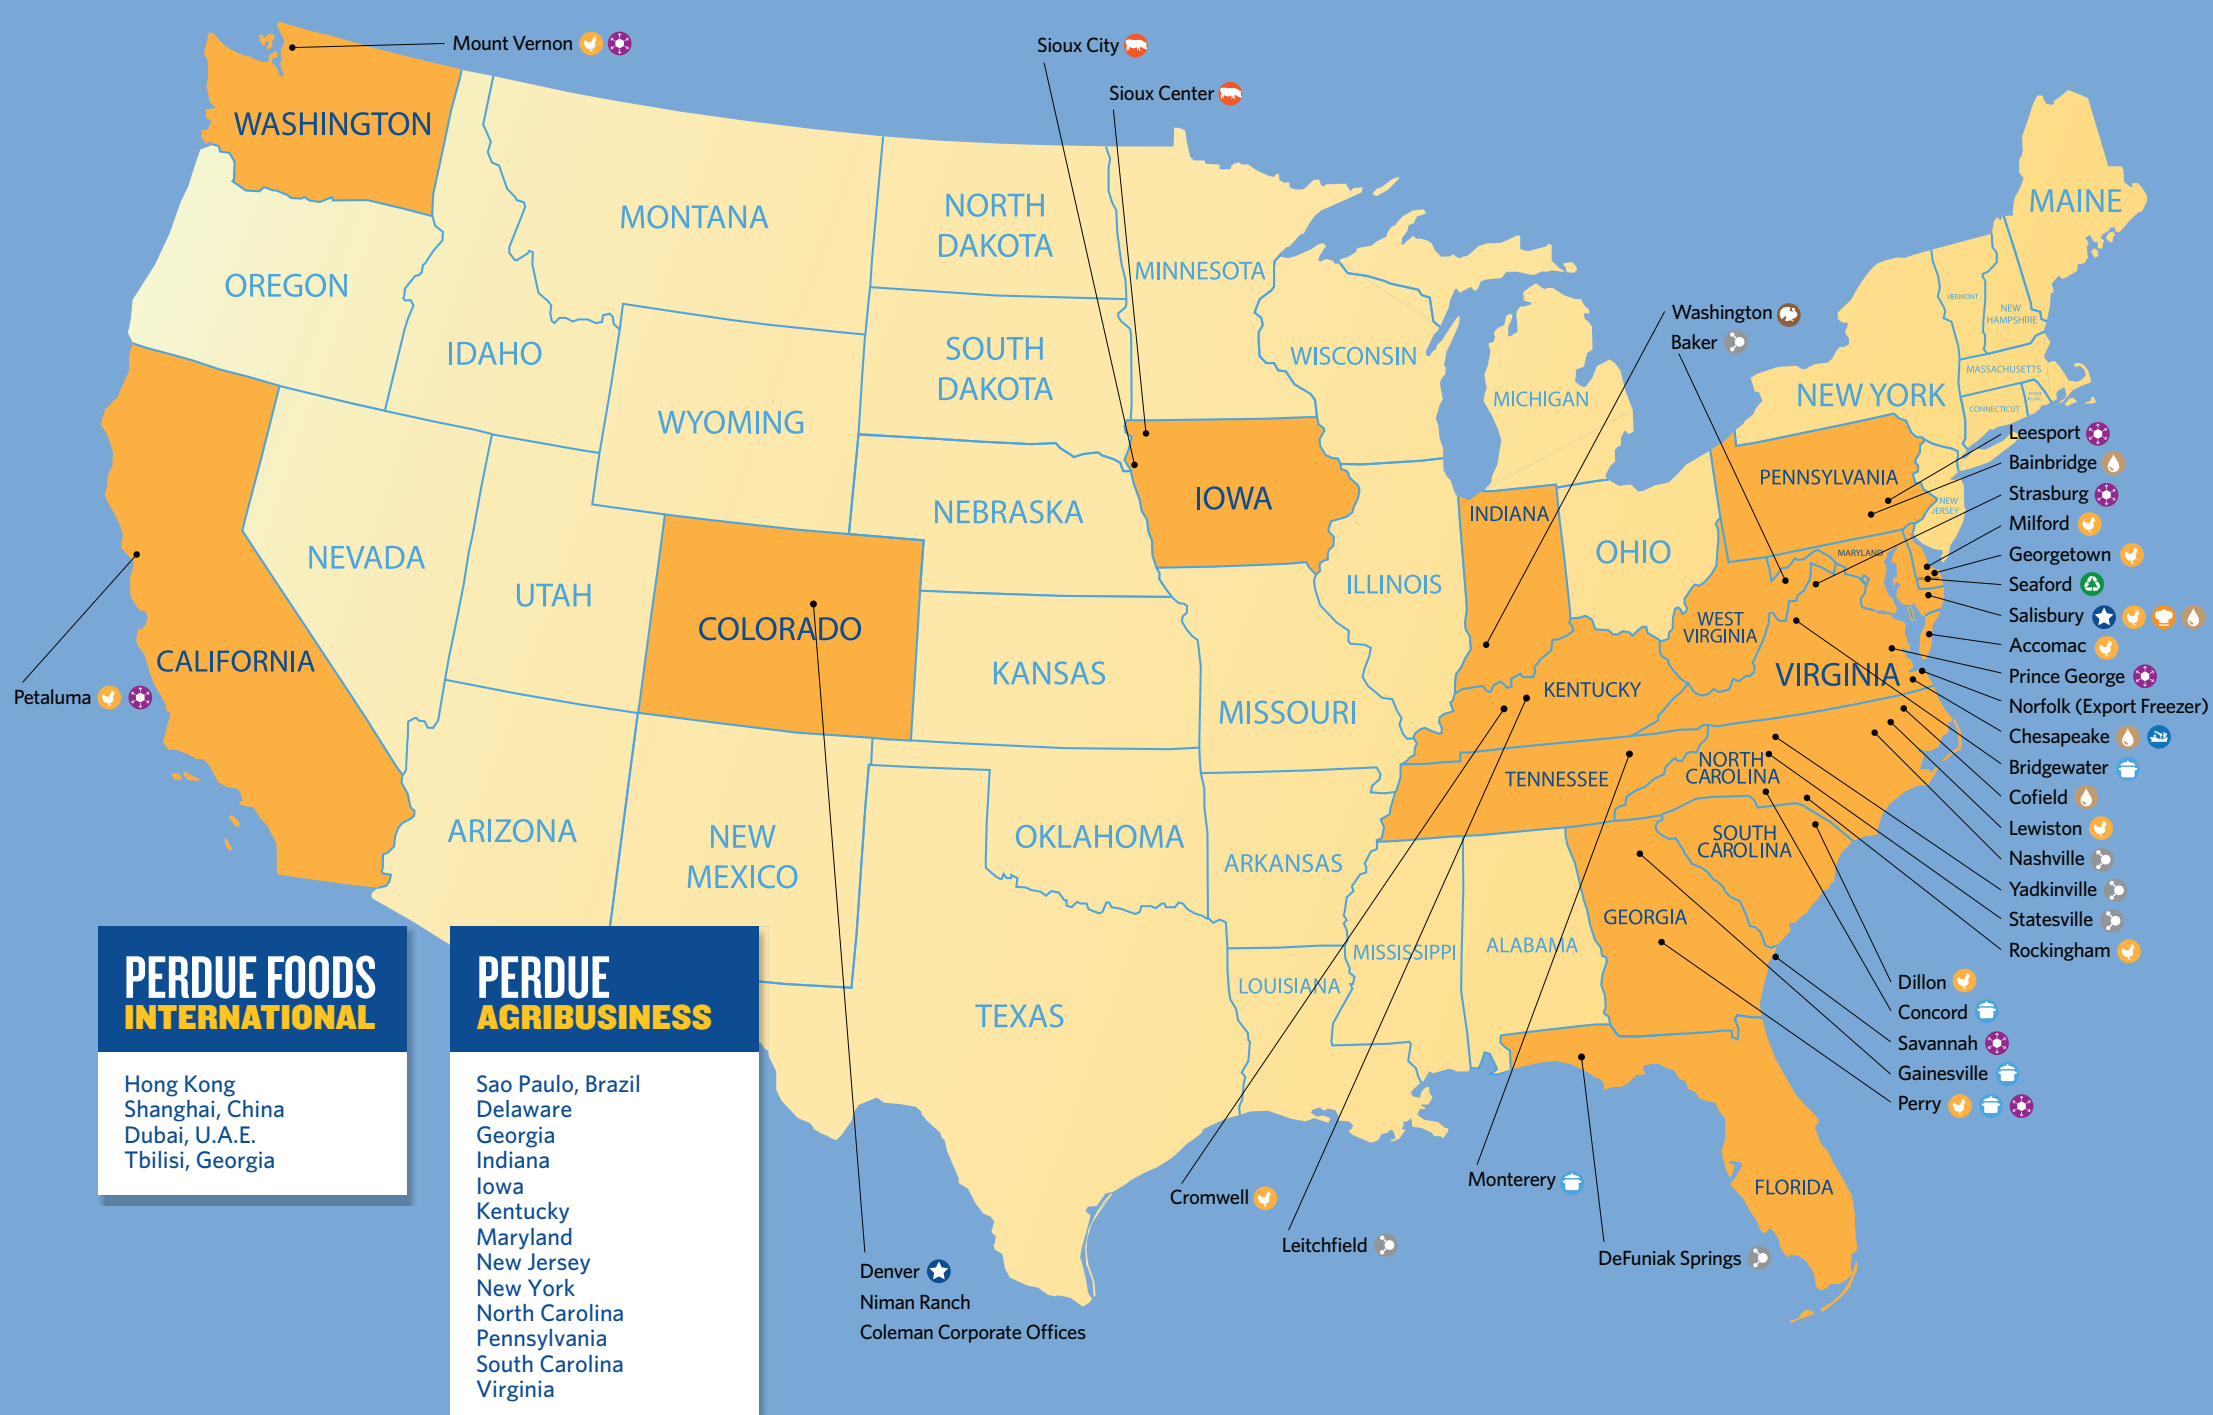

# PERDUE FARMS UNITED STATES

**PERDUE FOODS INTERNATIONAL**

Hong Kong  
Shanghai, China  
Dubai, U.A.E.  
Tbilisi, Georgia

**PERDUE AGRIBUSINESS**

Sao Paulo, Brazil  
Delaware  
Georgia  
Indiana  
Iowa  
Kentucky  
Maryland  
New Jersey  
New York  
North Carolina  
Pennsylvania  
South Carolina  
Virginia

Denver Niman Ranch  
Coleman Corporate Offices

Cromwell

Leitchfield

Monterrey

DeFuniak Springs

Dillon   
Concord   
Savannah   
Gainesville   
Perry

Washington   
Baker   
Leesport   
Bainbridge   
Strasburg   
Milford   
Georgetown   
Seaford   
Salisbury   
Accomac   
Prince George   
Norfolk (Export Freezer)   
Chesapeake   
Bridgewater   
Cofield   
Lewiston   
Nashville   
Yadkinville   
Statesville   
Rockingham

**KEY CODES**

- Corporate Offices
- Chicken
- Turkey
- Pork
- Innovation Center
- Cooking
- Distribution
- Breeder Facility
- Oilseed Crushing
- Import/Export
- Nutrient Recycling